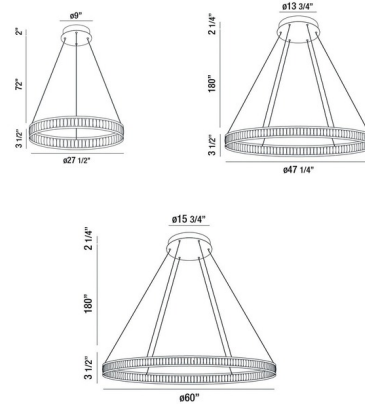

CLICK TO VIEW PRODUCT

Notes: