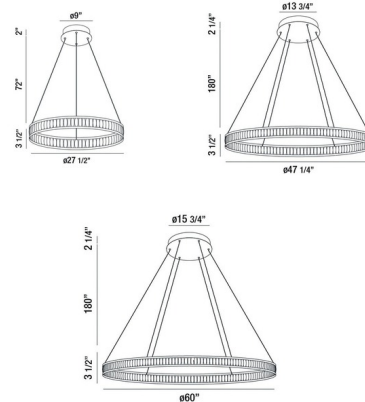

CLICK TO VIEW PRODUCT

Notes: