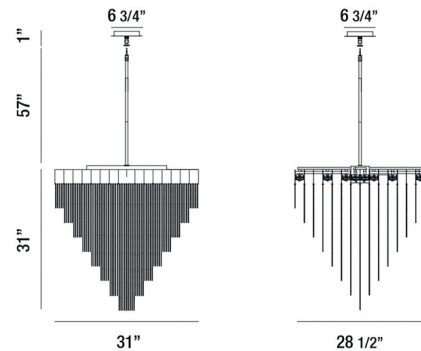

CLICK TO VIEW PRODUCT

Notes: