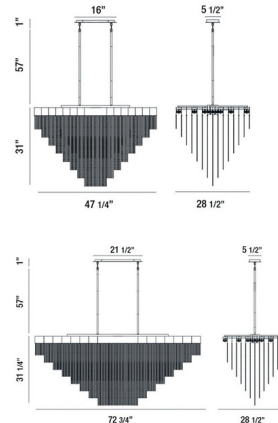

### Description

The beautiful Bloomfield Linear Chandelier features delicate high-gloss hand-painted metal chains surrounding the LED lights and cascading down, creating a soft shimmering glow. This grand piece makes a stunning statement in dining spaces, lounges, and foyers. Dimmable with a TRIAC or ELV dimmer. Note: the 72.75 inch chandelier requires a junction box rated for fixtures weighing over 50 pounds.

### Specifications

COLOR	N/A
BODY FINISH	Gold
WATTAGE	99W
DIMMER	Standard 120V
DIMENSIONS	47.25"L x 28.5"W x 31"H
INTEGRATED LED MODULE	22 x LED/4.5W/120V LED
COUNTRY OF ORIGIN	China

### Technical Information

PRODUCT DIMENSIONS	Max Adjustable Overall Height: 89"
LAMP LIFE	35000 hours
COLOR RENDERING	90 CRI
LAMP COLOR	3000K
LUMENS/WATT	577.78
LUMINOUS FLUX	2600 lumens

Shown in gold

CLICK TO VIEW PRODUCT