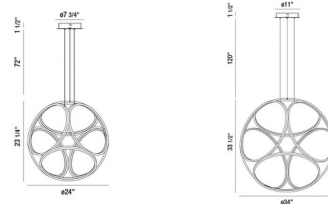

Description

The Glenview Pendant features a modern design with a seemingly seamless loop that forms a round object that creates a statement piece in any room. Available in two sizes with a Chrome or Gold finish. ETL listed.

Specifications

COLOR White
BODY FINISH Chrome
WATTAGE 240W
DIMMER Standard 120V
DIMENSIONS 24"W x 23.25"H
INTEGRATED LED MODULE 6 x LED/40W/120V LED

Technical Information

COLOR RENDERING 80 CRI
LAMP COLOR 3000K
LUMENS/WATT 50.00
LUMINOUS FLUX 2000 lumens

Shown in chrome / white

CLICK TO VIEW PRODUCT

Notes: