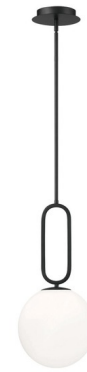

Lightology

lightology.com
866-954-4489
10-15-25

Project: _____
Company: _____
Location: _____ Fixture Type: _____
SPEC #: **EUF908080**
Approved On: _____ Approved By: _____

Prospect Pendant By Eurofase

Description

The Prospect Pendant features a clean and simple design with an Opal White ball shade complemented with a downrod that has an oval shape cut out.

Shown in black / opal white

Specifications

COLOR	Opal White
BODY FINISH	Black
WATTAGE	8W
DIMMER	Standard 120V
DIMENSIONS	9.75"W x 18.75"H
BULB NOT INCLUDED	1 x A19/Medium (E26)/8W/120V LED
OTHER BULB OPTIONS	1 x A19/Medium (E26)/60W/120V Incandescent

Technical Information

PRODUCT DIMENSIONS	Max Overall Height: 80.75"
--------------------	----------------------------

CLICK TO VIEW PRODUCT

Notes: