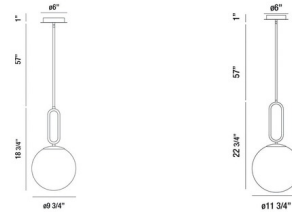

The Prospect Pendant features a clean and simple design with an Opal White ball shade complemented with a downrod that has an oval shape cut out.

Shown in black / opal white

Specifications

COLOR	Opal White
BODY FINISH	Black
WATTAGE	8W
DIMMER	Standard 120V
DIMENSIONS	9.75"W x 18.75"H
BULB NOT INCLUDED	1 x A19/Medium (E26)/8W/120V LED
OTHER BULB OPTIONS	1 x A19/Medium (E26)/60W/120V Incandescent

Technical Information

PRODUCT DIMENSIONS	Max Overall Height: 80.75"
--------------------	----------------------------

CLICK TO VIEW PRODUCT

Notes: