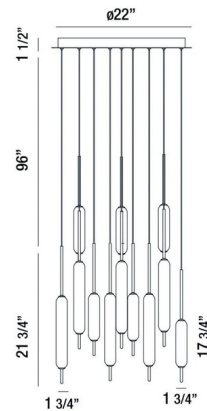

Description

The Cumberland Round Chandelier features a clean and modern design with a White glass cylindrical shade complemented by a top and bottom finial in a Black, Satin Nickel, or Mixed metal finish. ETL listed, Title 24 compliant.

Specifications

COLOR White
BODY FINISH Black
WATTAGE 1440W
DIMMER Low Voltage Electronic
DIMENSIONS 22"W x 21.75"H
INTEGRATED LED MODULE 12 x LED/120W/120V LED

Technical Information

COLOR RENDERING 90 CRI
LAMP COLOR 3000K
LUMENS/WATT 60.00
LUMINOUS FLUX 7200 lumens

Shown in black / white

CLICK TO VIEW PRODUCT

Notes: