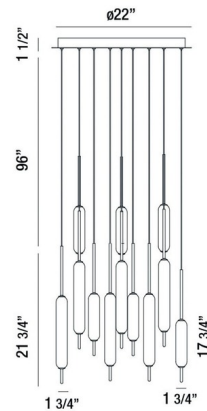

By Eurofase

Description

The Cumberland Round Chandelier features a clean and modern design with a White glass cylindrical shade complemented by a top and bottom finial in a Black, Satin Nickel, or Mixed metal finish. ETL listed, Title 24 compliant.

Specifications

COLOR White
BODY FINISH Black
WATTAGE 1440W
DIMMER Low Voltage Electronic
DIMENSIONS 22"W x 21.75"H
INTEGRATED LED MODULE 12 x LED/120W/120V LED

Technical Information

COLOR RENDERING 90 CRI
LAMP COLOR 3000K
LUMENS/WATT 60.00
LUMINOUS FLUX 7200 lumens

Shown in black / white

CLICK TO VIEW PRODUCT

Notes: