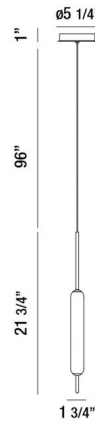

Description

The Cumberland Pendant features a clean and modern design with a White glass cylindrical shade complemented by a top and bottom finial in a Black, Antique Brass, or Satin Nickel finish.

Specifications

COLOR White
BODY FINISH Black
WATTAGE 10W
DIMMER Low Voltage Electronic
DIMENSIONS 5.25"W x 21.75"H
INTEGRATED LED MODULE 1 x LED/10W/120V LED

Technical Information

PRODUCT DIMENSIONS Max Overall Height: 118.75"
COLOR RENDERING 90 CRI
LAMP COLOR 3000K
LUMENS/WATT 60.00
LUMINOUS FLUX 600 lumens

Shown in black / white

CLICK TO VIEW PRODUCT

Notes: