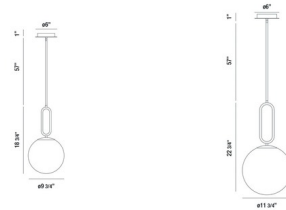

### Description

The Prospect Pendant features a clean and simple design with an Clear and Gold glass ball shade complemented with a downrod that has an oval shape cut out. Available in two sizes with a Gold finish.

### Specifications

COLOR	Clear
BODY FINISH	Gold
WATTAGE	8W
DIMMER	Standard 120V
DIMENSIONS	9.75"W x 18.75"H
BULB NOT INCLUDED	1 x A19/Medium (E26)/8W/120V LED
OTHER BULB OPTIONS	1 x A19/Medium (E26)/60W/120V Incandescent