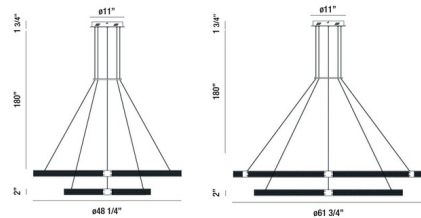

CLICK TO VIEW PRODUCT

Notes: