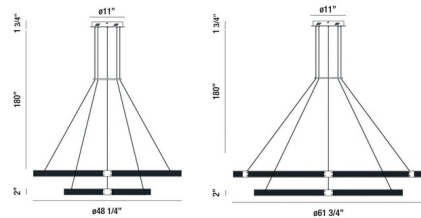

### Specifications

COLOR . . . . . Gold  
BODY FINISH . . . . . Matte Black  
WATTAGE . . . . . 170W  
DIMMER . . . . . Low Voltage Electronic  
DIMENSIONS . . . . . 61.75"W x 2"H  
INTEGRATED LED MODULE . . . . . 1x LED/170W/120V LED