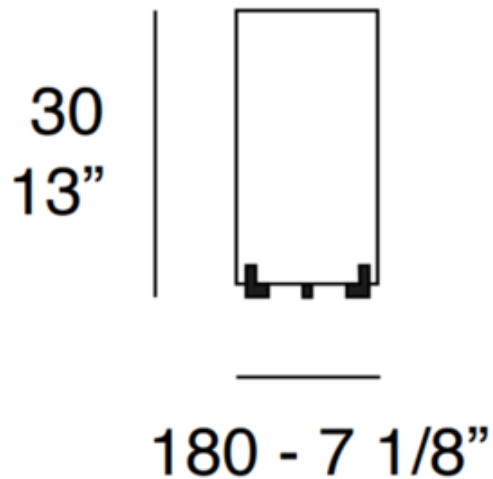

Shown in: Chrome

SHADE COLOR	N/A
BODY FINISH	Chrome
WATTAGE	8W
DIMMER	N/A
DIMENSIONS	7.125"W x 13"H
BULB NOT INCLUDED	
LAMP	1 x A19/Medium (E26)/8W/120V LED

Technical Information

PRODUCT DIMENSIONS	Cord Length: 76.75"
---------------------------	---------------------