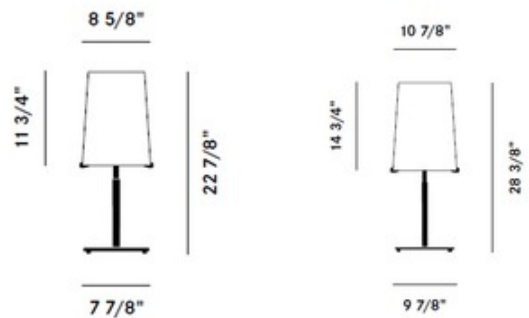

BRAND

Prandina USA

DESCRIPTION

The Sera Table Lamp features a blown glass diffuser in a slightly flared shape. Shade available in Opal White, or Mirror with a Chrome or Brushed Nickel finish, in two sizes. One 150 Watt 120 Volt A21 type medium base bulb is required, but not included. UL and CUL listed.

Shown in: Chrome / Opal White

SHADE COLOR	Opal White
BODY FINISH	Chrome
WATTAGE	150W
DIMMER	N/A
DIMENSIONS	8.625"W x 22.78"H
BULB NOT INCLUDED	
LAMP	1 x A19/Medium (E26)/150W/120V Incandescent

SPEC #

PRN908208