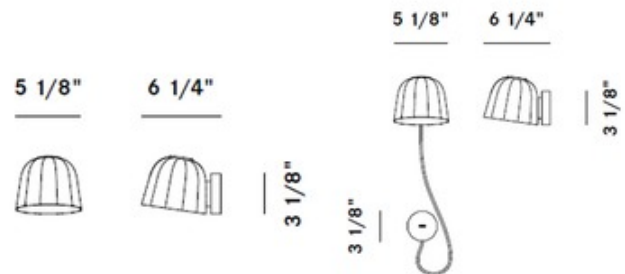

Technical Information

LUMINOUS FLUX	350 lumens
LUMENS/WATT	70.00

ITEM NUMBER

PRN908892

COMPANY

PROJECT

FIXTURE TYPE

APPROVED BY

DATE