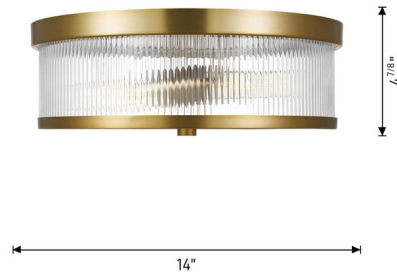

## Geneva Ceiling Light By Visual Comfort Studio

### Description

Add a layer of contemporary style to your space with the Geneva Ceiling Light. The texture of its fluted clear glass shade is balanced by the simple metal frame and smooth glass diffuser at the bottom, for an elegant look that complements your entryway, hallway, or bedroom.

Shown in burnished brass / clear

### Specifications

|                    |  |
|--------------------|--|
| COLOR              | Clear                                      |
| BODY FINISH        | Burnished Brass                            |
| WATTAGE            | 120W                                       |
| DIMMER             | Standard 120V                              |
| DIMENSIONS         | 14"W x 4.875"H                             |
| BULB NOT INCLUDED  | 2 x T10/Medium (E26)/60W/120V Incandescent |
| OTHER BULB OPTIONS | 2 x T10/Medium (E26)/120V LED              |
| COUNTRY OF ORIGIN  | China                                      |