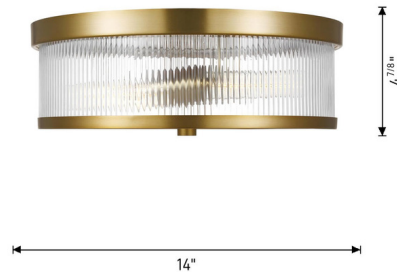

Lightology

lightology.com
866-954-4489
04-13-26

Project: _____

Company: _____

Location: _____ Fixture Type: _____

SPEC #: **VCS908997**

Approved On: _____ Approved By: _____

Geneva Ceiling Light By Visual Comfort Studio

Description

Add a layer of contemporary style to your space with the Geneva Ceiling Light. The texture of its fluted clear glass shade is balanced by the simple metal frame and smooth glass diffuser at the bottom, for an elegant look that complements your entryway, hallway, or bedroom.

Shown in burnished brass / clear

Specifications

COLOR	Clear
BODY FINISH	Burnished Brass
WATTAGE	120W
DIMMER	Standard 120V
DIMENSIONS	14"W x 4.875"H
BULB NOT INCLUDED	2 x T10/Medium (E26)/60W/120V Incandescent
OTHER BULB OPTIONS	2 x T10/Medium (E26)/120V LED
COUNTRY OF ORIGIN	China