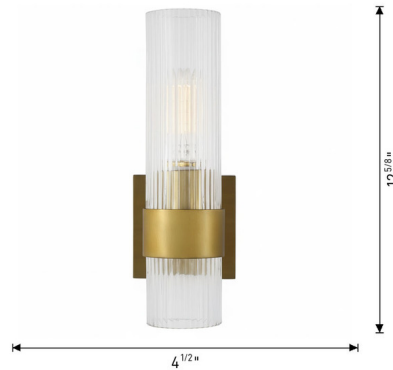

CLICK TO VIEW PRODUCT

Notes: