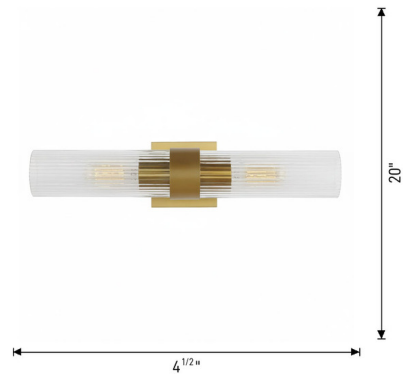

Lightology

lightology.com
866-954-4489
06-03-26

Project: _____

Company: _____

Location: _____ Fixture Type: _____

SPEC #: **VCS909043**

Approved On: _____ Approved By: _____

Geneva 2 Light Wall Sconce By Visual Comfort Studio

Description

The Geneva 2 Light Wall Sconce adds a layer of contemporary style to your space. Its simple linear profile is formed by two fluted clear glass shades connected by a wide metal band. This sconce can be installed horizontally or vertically and works well in many spaces from bathrooms and hallways to dining rooms and lounging areas.

Specifications

COLOR . . . . . Clear
BODY FINISH . . . . . Burnished Brass
WATTAGE 120W
DIMMER . . . . . Standard 120V
DIMENSIONS . . . . . 4.5"W x 20"H x 5.875"D
BULB NOT INCLUDED . . . . . 2 x T10/Medium (E26)/60W/120V Incandescent
OTHER BULB OPTIONS . . . . . 2 x T10/Medium (E26)/120V LED
COUNTRY OF ORIGIN . . . . . China

Shown in burnished brass / clear

CLICK TO VIEW PRODUCT

Notes: