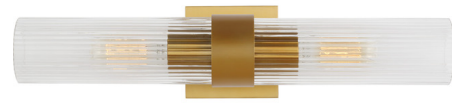

Lightology

lightology.com
866-954-4489
06-03-26

Project: _____

Company: _____

Location: _____ Fixture Type: _____

SPEC #: **VCS909043**

Approved On: _____ Approved By: _____

Geneva 2 Light Wall Sconce By Visual Comfort Studio

Description

The Geneva 2 Light Wall Sconce adds a layer of contemporary style to your space. Its simple linear profile is formed by two fluted clear glass shades connected by a wide metal band. This sconce can be installed horizontally or vertically and works well in many spaces from bathrooms and hallways to dining rooms and lounging areas.

Specifications

COLOR Clear
BODY FINISH Burnished Brass
WATTAGE 120W
DIMMER Standard 120V
DIMENSIONS 4.5"W x 20"H x 5.875"D
BULB NOT INCLUDED 2 x T10/Medium (E26)/60W/120V Incandescent
OTHER BULB OPTIONS 2 x T10/Medium (E26)/120V LED
COUNTRY OF ORIGIN China

Shown in burnished brass / clear

CLICK TO VIEW PRODUCT

Notes: