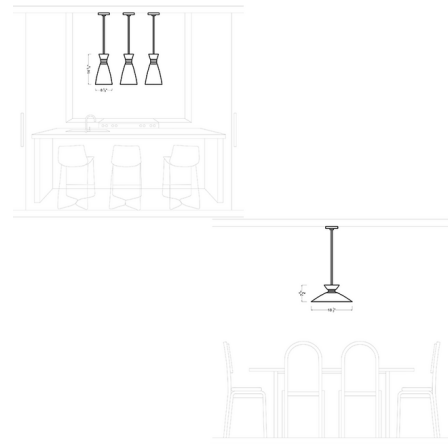

By Visual Comfort Studio

Description

The Heath Pendant brings a midcentury modern look to your interior space. Clean lines are the driving force behind the Heath, making this pendant an easy addition to most decors.

Canopy: 5.5 inch diameter.

Shown in matte white / brushed brass

Specifications

COLOR	Matte White / Brushed Brass
BODY FINISH	N/A
WATTAGE	8W
DIMMER	Standard 120V
DIMENSIONS	8.13"W x 14.63"H
BULB NOT INCLUDED	1 x A19/Medium (E26)/8W/120V LED
OTHER BULB OPTIONS	1 x A19/Medium (E26)/120V LED 1 x A19/Medium (E26)/60W/120V Incandescent

Technical Information

PRODUCT DIMENSIONS Downrods: One 6" and Four 12" Included

CLICK TO VIEW PRODUCT

Notes: