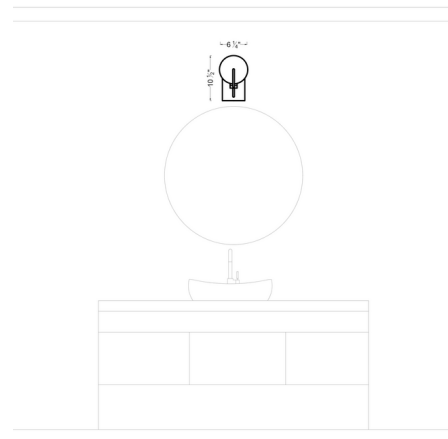

Lightology

lightology.com
866-954-4489
04-22-26

Project: _____

Company: _____

Location: _____ Fixture Type: _____

SPEC #: **VCS909106**

Approved On: _____ Approved By: _____

Whare Wall Sconce By Visual Comfort Studio

Description

The Whare Wall Sconce is a stunning example of midcentury design. A hand hammered steel shades directs the light back towards the wall and illuminates your space beautifully. Place this versatile sconce through a hallway for dramatic shadows or anyplace where layered lighting is need.

Specifications

COLOR	N/A
BODY FINISH	Burnished Brass
WATTAGE	8W
DIMMER	Standard 120V
DIMENSIONS	6.25"W x 10.5"H x 9.75"D
BULB NOT INCLUDED	1 x A19/Medium (E26)/8W/120V LED
OTHER BULB OPTIONS	1 x A19/Medium (E26)/120V LED 1 x A19/Medium (E26)/60W/120V Incandescent

CLICK TO VIEW PRODUCT

Notes: