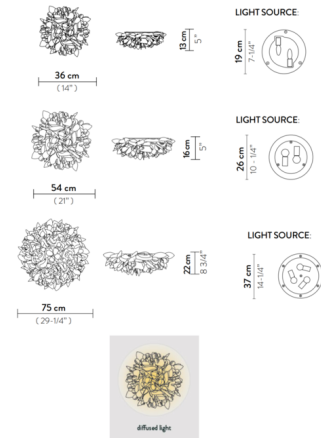

Description

The Veli Foliage Wall/Ceiling Light gets in touch with nature with its alluring design. Each Veil is handcrafted with over 268 bends and folds of the techno-polymer material that shapes this stunning fixture. Bring something fresh and incredibly unique into your home. Available in three sizes. CE and ETL listed.

Shown in white / white

Specifications

COLOR	White
BODY FINISH	White
WATTAGE	36W
DIMMER	Standard 120V
DIMENSIONS	29.25"W x 8.75"H
BULB NOT INCLUDED	3 x Edison/Medium (E26)/12W/120V LED
COUNTRY OF ORIGIN	Italy