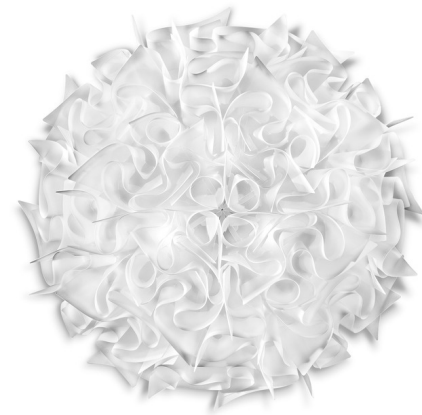

Lightology

lightology.com
866-954-4489
05-25-26

Project: _____
 Company: _____
 Location: _____ Fixture Type: _____
 SPEC #: **SLP909217**
 Approved On: _____ Approved By: _____

Veli Foliage Wall / Ceiling Light By Slamp

Description

The Veli Foliage Wall/Ceiling Light gets in touch with nature with its alluring design. Each Veil is handcrafted with over 268 bends and folds of the techno-polymer material that shapes this stunning fixture. Bring something fresh and incredibly unique into your home. Available in three sizes. CE and ETL listed.

Shown in white / white

Specifications

COLOR	White
BODY FINISH	White
WATTAGE	36W
DIMMER	Standard 120V
DIMENSIONS	29.25"W x 8.75"H
BULB NOT INCLUDED	3 x Edison/Medium (E26)/12W/120V LED
COUNTRY OF ORIGIN	Italy