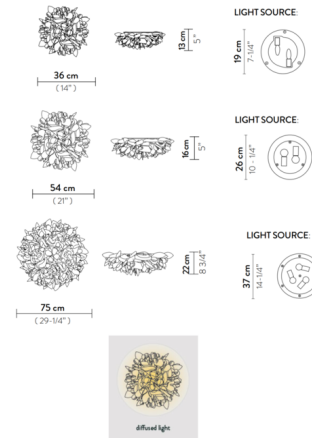

Description

The Veli Foliage Wall/Ceiling Light gets in touch with nature with its alluring design. Each Veil is handcrafted with over 268 bends and folds of the techno-polymer material that shapes this stunning fixture. Bring something fresh and incredibly unique into your home. Available in three sizes. CE and ETL listed.

Shown in white / white

Specifications

COLOR White
 BODY FINISH White
 WATTAGE 12W
 DIMMER Standard 120V
 DIMENSIONS 14"W x 5"H
 BULB NOT INCLUDED 2 x B10/Candelabra (E12)/6W/120V LED
 COUNTRY OF ORIGIN Italy