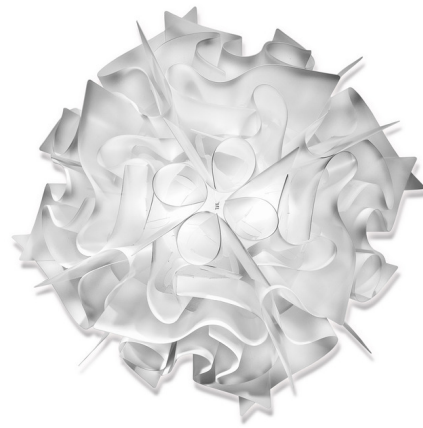

Lightology

lightology.com
866-954-4489
04-19-26

Project: _____

Company: _____

Location: _____ Fixture Type: _____

SPEC #: **SLP909219**

Approved On: _____ Approved By: _____

Veli Foliage Wall / Ceiling Light By Slamp

Description

The Veli Foliage Wall/Ceiling Light gets in touch with nature with its alluring design. Each Veil is handcrafted with over 268 bends and folds of the techno-polymer material that shapes this stunning fixture. Bring something fresh and incredibly unique into your home. Available in three sizes. CE and ETL listed.

Shown in white / white

Specifications

COLOR White
 BODY FINISH White
 WATTAGE 12W
 DIMMER Standard 120V
 DIMENSIONS 14"W x 5"H
 BULB NOT INCLUDED 2 x B10/Candelabra (E12)/6W/120V LED
 COUNTRY OF ORIGIN Italy