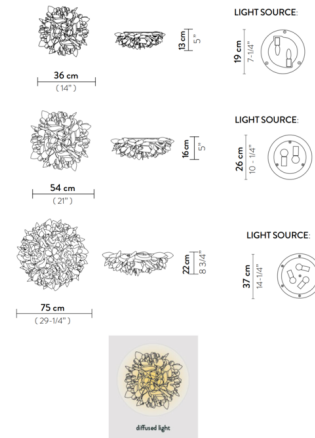

Lightology

lightology.com
866-954-4489
04-19-26

Project: _____

Company: _____

Location: _____ Fixture Type: _____

SPEC #: **SLP909219**

Approved On: _____ Approved By: _____

Veli Foliage Wall / Ceiling Light By Slamp

Description

The Veli Foliage Wall/Ceiling Light gets in touch with nature with its alluring design. Each Veil is handcrafted with over 268 bends and folds of the techno-polymer material that shapes this stunning fixture. Bring something fresh and incredibly unique into your home. Available in three sizes. CE and ETL listed.

Shown in white / white

Specifications

COLOR White
 BODY FINISH White
 WATTAGE 12W
 DIMMER Standard 120V
 DIMENSIONS 14"W x 5"H
 BULB NOT INCLUDED 2 x B10/Candelabra (E12)/6W/120V LED
 COUNTRY OF ORIGIN Italy