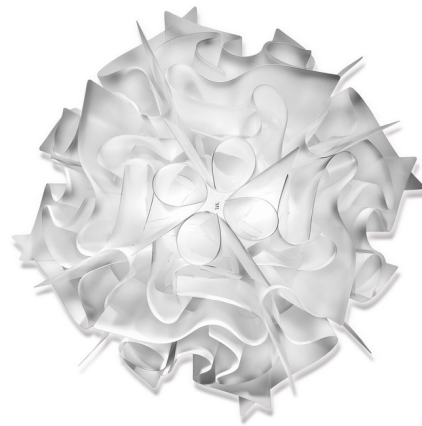

Lightology

lightology.com
866-954-4489
06-04-26

Project: _____

Company: _____

Location: _____ Fixture Type: _____

SPEC #: **SLP909219**

Approved On: _____ Approved By: _____

Veli Foliage Wall / Ceiling Light By Slamp

Description

The Veli Foliage Wall/Ceiling Light gets in touch with nature with its alluring design. Each Veil is handcrafted with over 268 bends and folds of the techno-polymer material that shapes this stunning fixture. Bring something fresh and incredibly unique into your home. Available in three sizes. CE and ETL listed.

Shown in white / white

Specifications

COLOR White
 BODY FINISH White
 WATTAGE 12W
 DIMMER Standard 120V
 DIMENSIONS 14"W x 5"H
 BULB NOT INCLUDED 2 x B10/Candelabra (E12)/6W/120V LED
 COUNTRY OF ORIGIN Italy