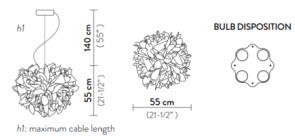

Description

The Veli Foliage Pendant gets in touch with nature with its alluring design. Each Veil is handcrafted with over 268 bends and folds of the techno-polymer material that shapes this stunning fixture. Bring something fresh and incredibly unique into your home. Available in two sizes and with a Red wrapped or Transparent electrical cord and White canopy. Canopy: 4.75 inch diameter. CE and ETL listed.

Shown in white / white

Specifications

COLOR	White
BODY FINISH	White
WATTAGE	48W
DIMMER	Standard 120V
DIMENSIONS	21.5"W x 21.5"H
BULB NOT INCLUDED	4 x Edison/Medium (E26)/12W/120V LED
OTHER BULB OPTIONS	4 x A19/Medium (E26)/120V LED
COUNTRY OF ORIGIN	Italy