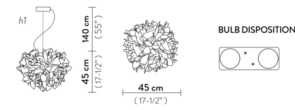

Description

The Veli Foliage Pendant gets in touch with nature with its alluring design. Each Veil is handcrafted with over 268 bends and folds of the techno-polymer material that shapes this stunning fixture. Bring something fresh and incredibly unique into your home. Available in two sizes and with a Red wrapped or Transparent electrical cord and White canopy. Canopy: 4.75 inch diameter. CE and ETL listed.

Shown in white / white

Specifications

COLOR	White
BODY FINISH	White
WATTAGE	48W
DIMMER	Standard 120V
DIMENSIONS	21.5"W x 21.5"H
BULB NOT INCLUDED	4 x Edison/Medium (E26)/12W/120V LED
OTHER BULB OPTIONS	4 x A19/Medium (E26)/120V LED
COUNTRY OF ORIGIN	Italy