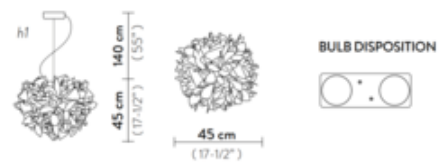

DESIGNER Adriano Rachele
BRAND Slamp

DESCRIPTION

The Veli Foliage Pendant gets in touch with nature with its alluring design. Each Veil is handcrafted with over 268 bends and folds of the techno-polymer material that shapes this stunning fixture. Bring something fresh and incredibly unique into your home. Available in two sizes and with a Red wrapped or Transparent electrical cord and White canopy. Canopy: 4.75 inch diameter. CE and ETL listed.

Shown in: White / White

SHADE COLOR	White
BODY FINISH	White
WATTAGE	24W
DIMMER	Standard 120V
DIMENSIONS	17.5"W x 17.5"H
BULB NOT INCLUDED	
LAMP	2 x Edison/Medium (E26)/12W/120V LED 2 x A19/Medium (E26)/120V LED
<i>Technical Information</i>	
PRODUCT DIMENSIONS	Max Overall Height: 55"
SPEC #	SLP909222

VELI FOLIAGE

LARGE- MEDIUM: Ø 12 cm x h. 3,2 cm (Ø 4-3/4" x h. 1-1/4")
 Red wrapped electric wire - Available also with transparent cable

COMPANY	PROJECT	FIXTURE TYPE	APPROVED BY	DATE