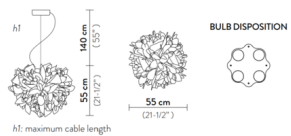

Description

The Veli Foliage Pendant gets in touch with nature with its alluring design. Each Veil is handcrafted with over 268 bends and folds of the techno-polymer material that shapes this stunning fixture. Bring something fresh and incredibly unique into your home. Available in two sizes and with a Red wrapped or Transparent electrical cord and White canopy. Canopy: 4.75 inch diameter. CE and ETL listed.

Specifications

COLOR	White
BODY FINISH	White
WATTAGE	24W
DIMMER	Standard 120V
DIMENSIONS	17.5"W x 17.5"H
BULB NOT INCLUDED	2 x Edison/Medium (E26)/12W/120V LED
OTHER BULB OPTIONS	2 x A19/Medium (E26)/120V LED
COUNTRY OF ORIGIN	Italy

Technical Information

PRODUCT DIMENSIONS Max Overall Height: 55"

Shown in white / white

CLICK TO VIEW PRODUCT

Notes: