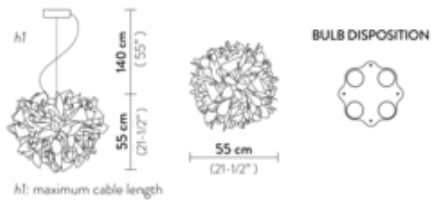

DESIGNER Adriano Rachele
BRAND Slamp

DESCRIPTION

The Veli Foliage Pendant gets in touch with nature with its alluring design. Each Veil is handcrafted with over 268 bends and folds of the techno-polymer material that shapes this stunning fixture. Bring something fresh and incredibly unique into your home. Available in two sizes and with a Red wrapped or Transparent electrical cord and White canopy. Canopy: 4.75 inch diameter. CE and ETL listed.

Shown in: White / White

SHADE COLOR	White
BODY FINISH	White
WATTAGE	24W
DIMMER	Standard 120V
DIMENSIONS	17.5"W x 17.5"H
BULB NOT INCLUDED	
LAMP	2 x Edison/Medium (E26)/12W/120V LED 2 x A19/Medium (E26)/120V LED
<i>Technical Information</i>	
PRODUCT DIMENSIONS	Max Overall Height: 55"
SPEC #	SLP909222

VELI FOLIAGE

LARGE- MEDIUM: Ø 12 cm x h. 3,2 cm (Ø 4-3/4" x h. 1-1/4")
 Red wrapped electric wire - Available also with transparent cable

COMPANY	PROJECT	FIXTURE TYPE	APPROVED BY	DATE