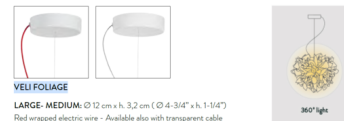

Specifications

COLOR	White
BODY FINISH	White
WATTAGE	24W
DIMMER	Standard 120V
DIMENSIONS	17.5"W x 17.5"H
BULB NOT INCLUDED	2 x Edison/Medium (E26)/12W/120V LED
OTHER BULB OPTIONS	2 x A19/Medium (E26)/120V LED
COUNTRY OF ORIGIN	Italy

Technical Information

PRODUCT DIMENSIONS Max Overall Height: 55"

Shown in white / white

CLICK TO VIEW PRODUCT

Notes: