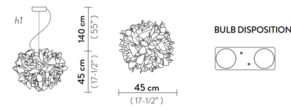

Specifications

COLOR	White
BODY FINISH	White
WATTAGE	24W
DIMMER	Standard 120V
DIMENSIONS	17.5"W x 17.5"H
BULB NOT INCLUDED	2 x Edison/Medium (E26)/12W/120V LED
OTHER BULB OPTIONS	2 x A19/Medium (E26)/120V LED
COUNTRY OF ORIGIN	Italy

Technical Information

PRODUCT DIMENSIONS Max Overall Height: 55"

Shown in white / white

CLICK TO VIEW PRODUCT

Notes: