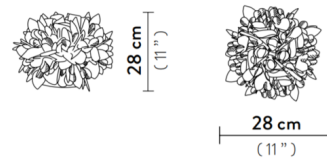

Shown in white / white

Specifications

COLOR	White
BODY FINISH	White
WATTAGE	6W
DIMMER	N/A
DIMENSIONS	11"W x 11"H
BULB NOT INCLUDED	1 x B10/Candelabra (E12)/6W/120V LED
OTHER BULB OPTIONS	1 x A19/Medium (E26)/120V LED
COUNTRY OF ORIGIN	Italy