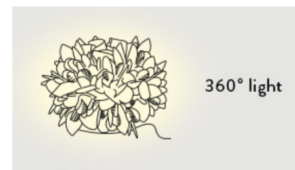

Description

The Veli Foliage Table Lamp gets in touch with nature with its alluring design. Each Veil is handcrafted with over 268 bends and folds of the techno-polymer material that shapes this stunning fixture. Bring something fresh and incredibly unique into your home. Place Veli Foliage in the bedroom, office or anyplace where layered lighting is needed. On/off switch on cord.

Shown in white / white

Specifications

COLOR	White
BODY FINISH	White
WATTAGE	6W
DIMMER	N/A
DIMENSIONS	11"W x 11"H
BULB NOT INCLUDED	1 x B10/Candelabra (E12)/6W/120V LED
OTHER BULB OPTIONS	1 x A19/Medium (E26)/120V LED
COUNTRY OF ORIGIN	Italy