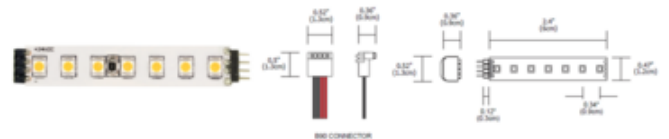

COMPANY	PROJECT	FIXTURE TYPE	APPROVED BY	DATE