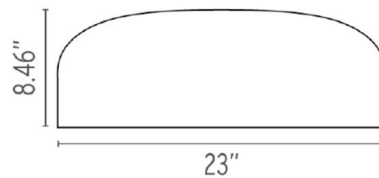

CLICK TO VIEW PRODUCT

Notes: