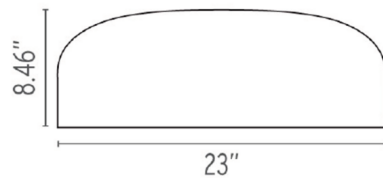

CLICK TO VIEW PRODUCT

Notes: