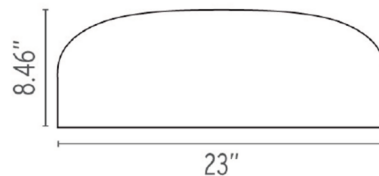

CLICK TO VIEW PRODUCT

Notes: