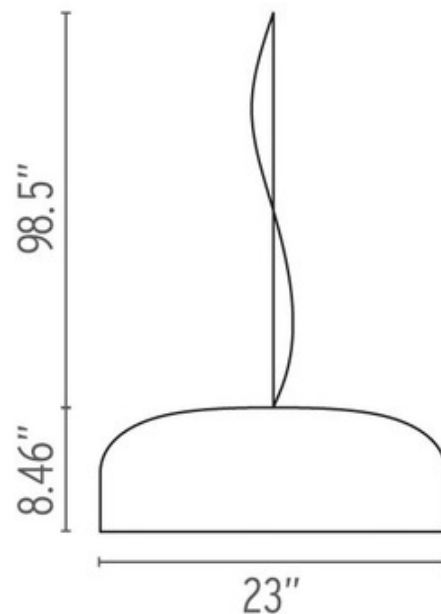

COMPANY

PROJECT

FIXTURE TYPE

APPROVED BY

DATE