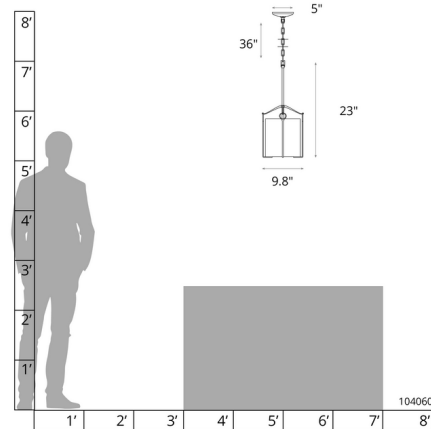

Description

The Bow Tall Glass Pendant brings a simple and versatile look to your interior space, designed to suit multiple styles. Classic hook and loop details suspend the glass shade that softly disperses the light. Clean lines with generous light output make it the perfect choice for any space. Canopy: 5 inch diameter. Sloped ceiling adaptable. Lifetime Limited Warranty when installed in residential setting. Handcrafted to order by skilled artisans in Vermont, USA.

Specifications

COLOR	Water Glass
BODY FINISH	Vintage Platinum
WATTAGE	100W
DIMMER	Standard 120V
DIMENSIONS	9.8"W x 23"H
BULB NOT INCLUDED	1 x A19/Medium (E26)/100W/120V Incandescent
OTHER BULB OPTIONS	1 x A19/Medium (E26)/120V LED
COUNTRY OF ORIGIN	United States

Technical Information

PRODUCT DIMENSIONS	Adjustable Chain Length: 36"
--------------------	------------------------------

Shown in vintage platinum / water glass

CLICK TO VIEW PRODUCT

Notes: