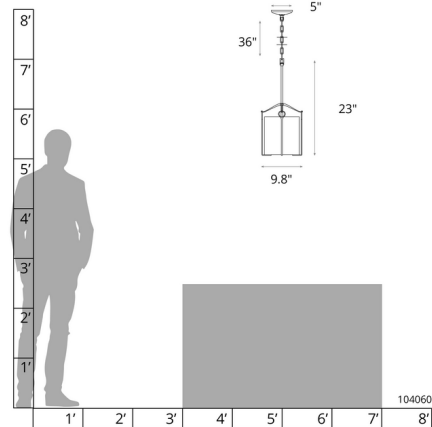

Description

The Bow Tall Glass Pendant brings a simple and versatile look to your interior space, designed to suit multiple styles. Classic hook and loop details suspend the glass shade that softly disperses the light. Clean lines with generous light output make it the perfect choice for any space. Canopy: 5 inch diameter. Sloped ceiling adaptable. Lifetime Limited Warranty when installed in residential setting. Handcrafted to order by skilled artisans in Vermont, USA.

Specifications

COLOR Water Glass
BODY FINISH Vintage Platinum
WATTAGE 100W
DIMMER Standard 120V
DIMENSIONS 9.8"W x 23"H
BULB NOT INCLUDED 1 x A19/Medium (E26)/100W/120V Incandescent
OTHER BULB OPTIONS 1 x A19/Medium (E26)/120V LED
COUNTRY OF ORIGIN United States

Technical Information

PRODUCT DIMENSIONS Adjustable Chain Length: 36"

Shown in vintage platinum / water glass

CLICK TO VIEW PRODUCT

Notes: