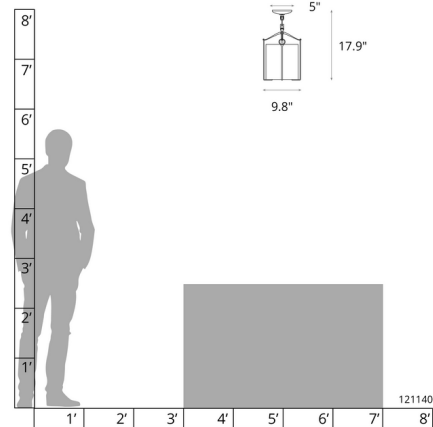

By Hubbardton Forge

Description

The Bow Tall Semi Flush Ceiling Light brings a simple and versatile look to your interior space. Classic hook and loop details suspend the glass shade that softly disperses the light. Clean lines with generous light output make it the perfect choice for any space. Canopy: 5 inch diameter. Sloped ceiling adaptable to 45 degrees. Lifetime Limited Warranty when installed in residential setting. Handcrafted to order by skilled artisans in Vermont, USA.

Shown in vintage platinum / clear

Specifications

COLOR	Clear
BODY FINISH	Vintage Platinum
WATTAGE	100W
DIMMER	Standard 120V
DIMENSIONS	9.8"W x 17.9"H
BULB NOT INCLUDED	1 x A19/Medium (E26)/100W/120V Incandescent
OTHER BULB OPTIONS	1 x A19/Medium (E26)/120V LED
COUNTRY OF ORIGIN	United States