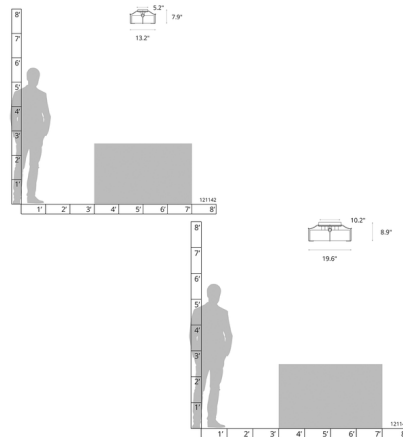

Specifications

COLOR Water Glass
BODY FINISH Vintage Platinum
WATTAGE 60W
DIMMER Standard 120V
DIMENSIONS 13.2"W x 7.3"H
BULB NOT INCLUDED 1 x A19/Medium (E26)/60W/120V Incandescent
OTHER BULB OPTIONS 1 x A15/Medium (E26)/120V LED
COUNTRY OF ORIGIN United States

Technical Information

PRODUCT DIMENSIONS Canopy: 5" Dia

Shown in vintage platinum / water glass

CLICK TO VIEW PRODUCT

Notes: