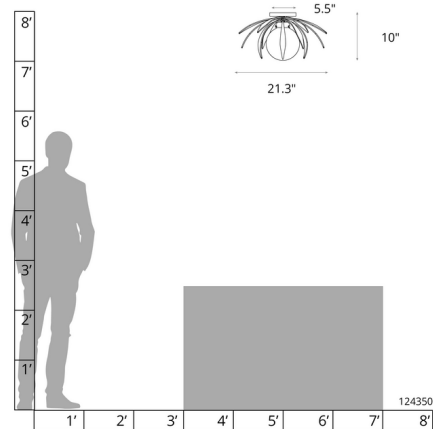

Specifications

COLOR	Opal
BODY FINISH	Dark Smoke
WATTAGE	60W
DIMMER	Standard 120V
DIMENSIONS	21.3"W x 10"H
BULB NOT INCLUDED	1 x A15/Medium (E26)/60W/120V Incandescent
OTHER BULB OPTIONS	1 x A15/Medium (E26)/120V LED
COUNTRY OF ORIGIN	United States

Technical Information

PRODUCT DIMENSIONS	Canopy: 5.5" Dia
--------------------	------------------

Shown in dark smoke / opal

CLICK TO VIEW PRODUCT

Notes: