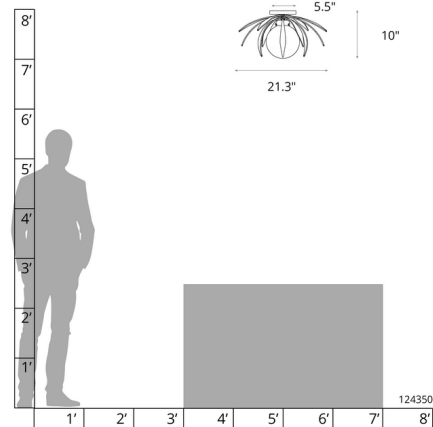

### Specifications

COLOR	Opal
BODY FINISH	Dark Smoke
WATTAGE	60W
DIMMER	Standard 120V
DIMENSIONS	21.3"W x 10"H
BULB NOT INCLUDED	1 x A15/Medium (E26)/60W/120V Incandescent
OTHER BULB OPTIONS	1 x A15/Medium (E26)/120V LED
COUNTRY OF ORIGIN	United States

### Technical Information

PRODUCT DIMENSIONS	Canopy: 5.5" Dia
--------------------	------------------

Shown in dark smoke / opal

CLICK TO VIEW PRODUCT

Notes: