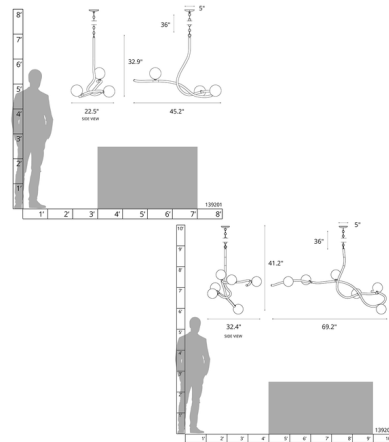

### Description

The Slide provides both grace and light to a variety of environments in your home. The fluid shape and movement created by the sensual curves of metal balance three glass Opal globes, cast warm shadows across your room. Canopy: 5 inch diameter. Sloped ceiling adaptable to 45 degrees. Lifetime Limited Warranty when installed in residential setting. Handcrafted to order by skilled artisans in Vermont, USA.

### Specifications

COLOR . . . . . Opal  
BODY FINISH . . . . . Black  
WATTAGE . . . . . 120W  
DIMMER . . . . . Standard 120V  
DIMENSIONS . . . . . 45.2"L x 22.5"W x 32.9"H  
BULB NOT INCLUDED . . . . . 3 x JCD/G9/40W/120V Halogen  
OTHER BULB OPTIONS . . . . . 3 x JCD/G9/120V LED  
COUNTRY OF ORIGIN . . . . . United States

### Technical Information

PRODUCT DIMENSIONS . . . . . Adjustable Chain Length: 36"

Shown in black / opal

CLICK TO VIEW PRODUCT

Notes: