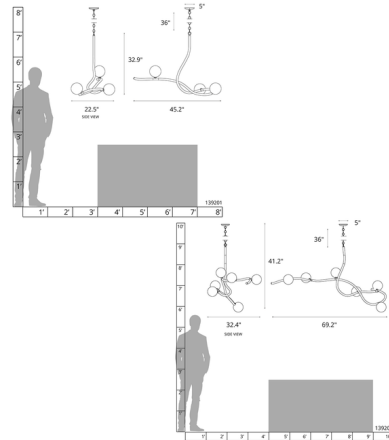

### Description

The Slide provides both grace and light to a variety of environments in your home. The fluid shape and movement created by the sensual curves of metal balance three glass Opal globes, cast warm shadows across your room. Canopy: 5 inch diameter. Sloped ceiling adaptable to 45 degrees. Lifetime Limited Warranty when installed in residential setting. Handcrafted to order by skilled artisans in Vermont, USA.

### Specifications

COLOR . . . . . Opal  
 BODY FINISH . . . . . Black  
 WATTAGE . . . . . 120W  
 DIMMER . . . . . Standard 120V  
 DIMENSIONS . . . . . 45.2"L x 22.5"W x 32.9"H  
 BULB NOT INCLUDED . . . . . 3 x JCD/G9/40W/120V Halogen  
 OTHER BULB OPTIONS . . . . . 3 x JCD/G9/120V LED  
 COUNTRY OF ORIGIN . . . . . United States

### Technical Information

PRODUCT DIMENSIONS . . . . . Adjustable Chain Length: 36"

Shown in black / opal

CLICK TO VIEW PRODUCT

Notes: