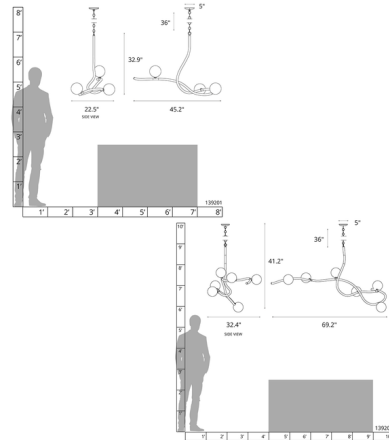

### Description

The Slide provides both grace and light to a variety of environments in your home. The fluid shape and movement created by the sensual curves of metal balance three glass Opal globes, cast warm shadows across your room. Canopy: 5 inch diameter. Sloped ceiling adaptable to 45 degrees. Lifetime Limited Warranty when installed in residential setting. Handcrafted to order by skilled artisans in Vermont, USA.

### Specifications

COLOR	Opal
BODY FINISH	Natural Iron
WATTAGE	120W
DIMMER	Standard 120V
DIMENSIONS	45.2"L x 22.5"W x 32.9"H
BULB NOT INCLUDED	3 x JCD/G9/40W/120V Halogen
OTHER BULB OPTIONS	3 x JCD/G9/120V LED
COUNTRY OF ORIGIN	United States