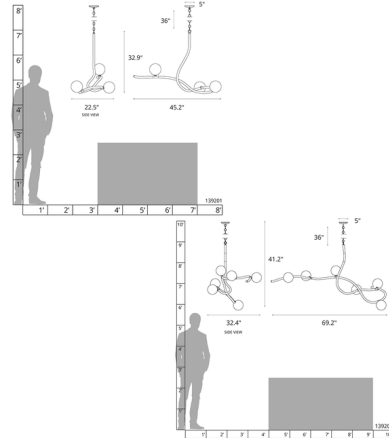

By Hubbardton Forge

Description

The Slide provides both grace and light to a variety of environments in your home. The fluid shape and movement created by the sensual curves of metal balance three glass Opal globes, cast warm shadows across your room. Canopy: 5 inch diameter. Sloped ceiling adaptable to 45 degrees. Lifetime Limited Warranty when installed in residential setting. Handcrafted to order by skilled artisans in Vermont, USA.

Shown in natural iron / opal

Specifications

| | |
|--------------------|-----------------------------|
| COLOR | Opal |
| BODY FINISH | Natural Iron |
| WATTAGE | 120W |
| DIMMER | Standard 120V |
| DIMENSIONS | 45.2"L x 22.5"W x 32.9"H |
| BULB NOT INCLUDED | 3 x JCD/G9/40W/120V Halogen |
| OTHER BULB OPTIONS | 3 x JCD/G9/120V LED |
| COUNTRY OF ORIGIN | United States |