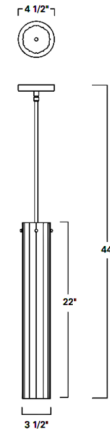

Lightology

lightology.com
866-954-4489
04-24-26

Project: _____
Company: _____
Location: _____ Fixture Type: _____
SPEC #: **ILX912478**
Approved On: _____ Approved By: _____

Libro Pendant - Open Box

By ILEX

Description

The Libro Pendant features delicately creased Italian glass available in iridescent, pearl-like Opaline with a Polished Nickel finish.

Shown in polished nickel / opaline

Specifications

COLOR Opaline
BODY FINISH Polished Nickel
WATTAGE 75W
DIMMER Standard 120V
DIMENSIONS 3.5"W x 22"H
BULB NOT INCLUDED 1 x T10/Medium (E26)/75W/120V Incandescent

Technical Information

PRODUCT DIMENSIONS Max Overall Height: 44"

CLICK TO VIEW PRODUCT

Notes: