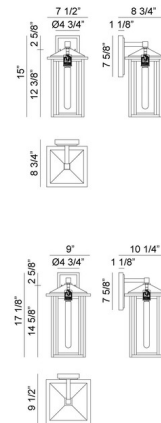

### Specifications

COLOR	N/A
BODY FINISH	Matte Black
WATTAGE	100W
DIMMER	Standard 120V
DIMENSIONS	7.12"W x 15"H x 8.34"D
BULB NOT INCLUDED	1 x Edison Tube/Medium (E26)/100W/120V Incandescent
OTHER BULB OPTIONS	1 x Edison Tube/Medium (E26)/120V LED