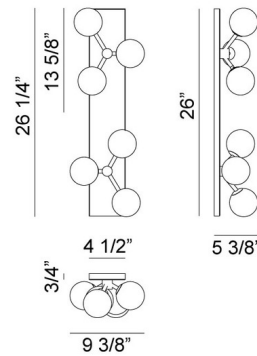

### Specifications

|                   |                           |
|-------------------|---------------------------|
| COLOR             | Opal                      |
| BODY FINISH       | Aged Gold Brass           |
| WATTAGE           | 30W                       |
| DIMMER            | N/A                       |
| DIMENSIONS        | 9.38"W x 26.14"H x 5.38"D |
| BULB NOT INCLUDED | 6 x JCD/G9/5W/120V LED    |