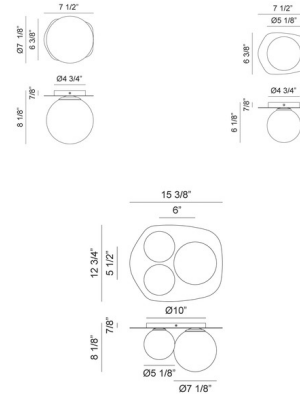

### Specifications

COLOR . . . . . Opal  
 BODY FINISH . . . . . Aged Gold Brass  
 WATTAGE . . . . . 40W  
 DIMMER . . . . . Standard 120V  
 DIMENSIONS . . . . . 7.12"L x 6.38"W x 6.18"H  
 BULB NOT INCLUDED . . . . . 1 x B10/Candelabra (E12)/40W/120V Incandescent  
 OTHER BULB OPTIONS . . . . . 1 x B10/Candelabra (E12)/120V LED