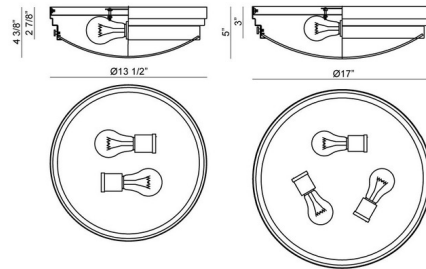

### Specifications

COLOR	White
BODY FINISH	Brushed Nickel
WATTAGE	16W
DIMMER	Standard 120V
DIMENSIONS	13.5\"W x 4.38\"H
BULB NOT INCLUDED	2 x A19/Medium (E26)/8W/120V LED
OTHER BULB OPTIONS	2 x A19/Medium (E26)/60W/120V Incandescent