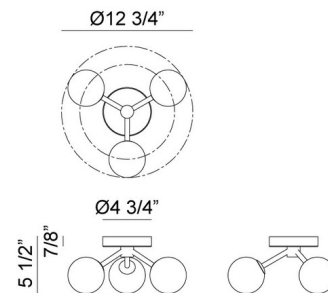

### Specifications

COLOR	Opal
BODY FINISH	Aged Gold Brass
WATTAGE	15W
DIMMER	N/A
DIMENSIONS	12.34"W x 5.12"H
BULB NOT INCLUDED	3 x JCD/G9/5W/120V LED

CLICK TO VIEW PRODUCT

Notes: