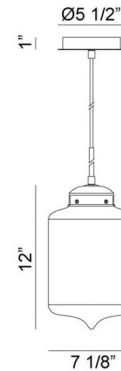

### Specifications

COLOR . . . . . Clear  
BODY FINISH . . . . . N/A  
WATTAGE . . . . . 100W  
DIMMER . . . . . Standard 120V  
DIMENSIONS . . . . . 7.18"W x 12"H  
BULB NOT INCLUDED . . . 1 x Edison Tube/Medium (E26)/100W/120V Incandescent  
OTHER BULB OPTIONS . . . . . 1 x A19/Medium (E26)/120V LED

### Technical Information

PRODUCT DIMENSIONS . . . . . Max Overall Height: 120"

Shown in clear

CLICK TO VIEW PRODUCT

Notes: