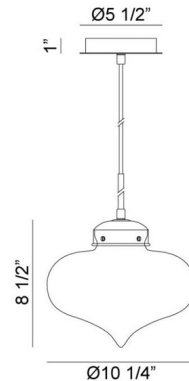

### Specifications

COLOR	Smoke
BODY FINISH	N/A
WATTAGE	60W
DIMMER	Standard 120V
DIMENSIONS	10.5"W x 8.5"H
BULB NOT INCLUDED	1 x Edison Tube/Medium (E26)/60W/120V Incandescent
OTHER BULB OPTIONS	1 x A19/Medium (E26)/120V LED

### Technical Information

PRODUCT DIMENSIONS	Max Overall Height: 144"
--------------------	--------------------------

Shown in smoke

CLICK TO VIEW PRODUCT

Notes: