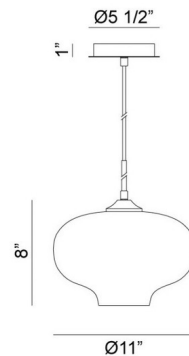

### Specifications

COLOR . . . . . Clear  
BODY FINISH . . . . . N/A  
WATTAGE . . . . . 60W  
DIMMER . . . . . Standard 120V  
DIMENSIONS . . . . . 11"W x 8"H  
BULB NOT INCLUDED . . . 1 x Edison Tube/Medium (E26)/60W/120V Incandescent  
OTHER BULB OPTIONS . . . . . 1 x A19/Medium (E26)/120V LED

### Technical Information

PRODUCT DIMENSIONS . . . . . Max Overall Height: 120"

Shown in clear

CLICK TO VIEW PRODUCT

Notes: