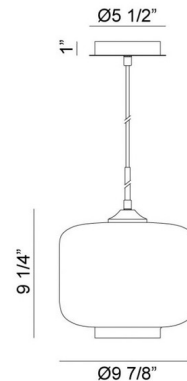

Specifications

COLOR	Smoke
BODY FINISH	N/A
WATTAGE	60W
DIMMER	Standard 120V
DIMENSIONS	10"W x 9.5"H
BULB NOT INCLUDED	1 x Edison Tube/Medium (E26)/60W/120V Incandescent
OTHER BULB OPTIONS	1 x A19/Medium (E26)/120V LED

Technical Information

PRODUCT DIMENSIONS	Max Overall Height: 120"
--------------------	--------------------------

Shown in smoke

CLICK TO VIEW PRODUCT

Notes: