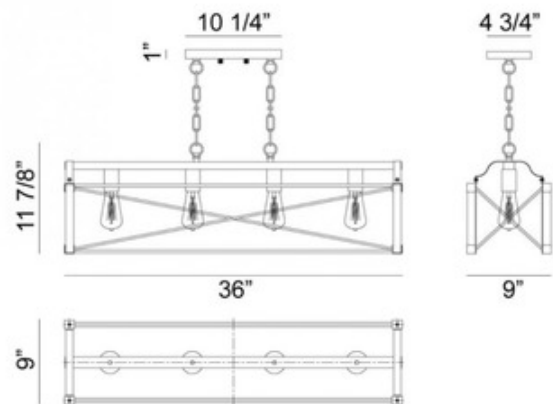

BRAND

Matteo Lighting

DESCRIPTION

The Asher Linear Chandelier brings forth a rustic charm by combining steel details with wood grain accents. Bring warmth and class to your home by installing the Asher in the dining room, kitchen, hallway, or anyplace where statement lighting is needed. UL and ETL listed.

SHADE COLOR	N/A
BODY FINISH	Wood Grain
WATTAGE	240W
DIMMER	Standard 120V
DIMENSIONS	36"L x 9"W x 11.78"H
BULB NOT INCLUDED	
LAMP	4 x Edison Tube/Medium (E26)/60W/120V Incandescent 4 x Edison Tube/Medium (E26)/120V LED