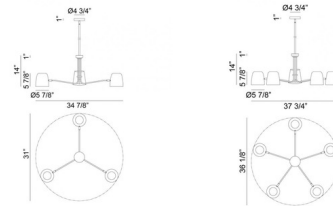

### Specifications

COLOR	N/A
BODY FINISH	Black
WATTAGE	40W
DIMMER	Standard 120V
DIMENSIONS	37.34"L x 36.18"W x 14"H
BULB NOT INCLUDED	5 x A19/Medium (E26)/8W/120V LED
OTHER BULB OPTIONS	3 x A19/Medium (E26)/120V LED 5 x A19/Medium (E26)/60W/120V Incandescent