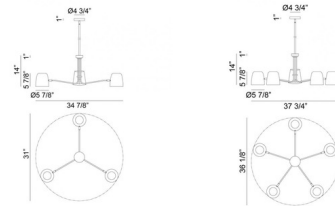

Shown in black

Specifications

COLOR	N/A
BODY FINISH	Black
WATTAGE	40W
DIMMER	Standard 120V
DIMENSIONS	37.34"L x 36.18"W x 14"H
BULB NOT INCLUDED	5 x A19/Medium (E26)/8W/120V LED
OTHER BULB OPTIONS	3 x A19/Medium (E26)/120V LED 5 x A19/Medium (E26)/60W/120V Incandescent