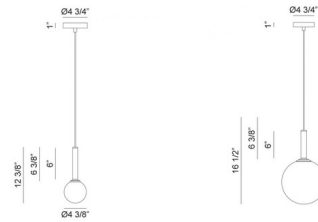

### Specifications

COLOR	Clear
BODY FINISH	Aged Gold Brass
WATTAGE	40W
DIMMER	Standard 120V
DIMENSIONS	4.38"W x 12.34"H
BULB NOT INCLUDED	1 x B10/Candelabra (E12)/40W/120V Incandescent
OTHER BULB OPTIONS	1 x B10/Candelabra (E12)/120V LED