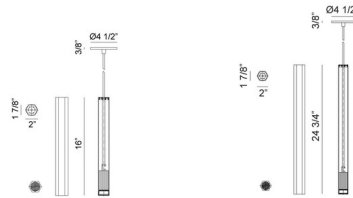

Lightology

lightology.com
866-954-4489
05-24-26

Project: _____

Company: _____

Location: _____ Fixture Type: _____

SPEC #: **MT0912560**

Approved On: _____ Approved By: _____

Rowan Pendant By Matteo Lighting

Description

The Rowan Pendant subtly combines a modern aesthetic with an industrial edge. Either hung on its own or grouped, the Rowan's sleek Aluminum finish is sure to turn heads. Place the Rowan in the kitchen or dining room to boost your contemporary decor. UL and ETL listed.

Specifications

COLOR . . . . . N/A
BODY FINISH . . . . . Oxidized Black
WATTAGE 4.5W
DIMMER . . . . . Low Voltage Electronic
DIMENSIONS . . . . . 2"L x 1.78"W x 16"H
INTEGRATED LED MODULE . . . . . 1 x LED/4.5W/120V LED

Technical Information

COLOR RENDERING . . . . . 90 CRI
LAMP COLOR 3000K
LUMENS/WATT 88.89
LUMINOUS FLUX . . . . . 400 lumens

Shown in oxidized black

CLICK TO VIEW PRODUCT

Notes: