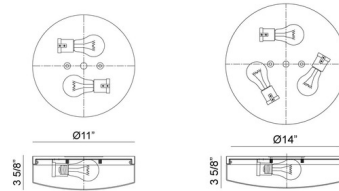

### Description

The Xenon Flush Ceiling Light's bold profile is a perfect touch for transitional interiors. As a no nonsense flush mount, the Xenon works well in spaces with low clearance or in new remodels. Place this fixture throughout the home. Available in two sizes and with White or Chrome metal details. UL and ETL listed.

### Specifications

COLOR	White
BODY FINISH	Black
WATTAGE	20W
DIMMER	N/A
DIMENSIONS	11\"W x 3.58\"H
BULB NOT INCLUDED	2 x A19/Medium (E26)/10W/120V LED

CLICK TO VIEW PRODUCT

Notes: