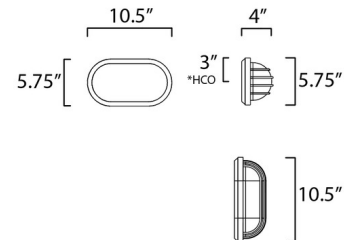

*height from center of outlet to the top of the fixture

Specifications

COLOR	N/A
BODY FINISH	White
WATTAGE	60W
DIMMER	Standard 120V
DIMENSIONS	11"W x 6"H x 4"D
BULB NOT INCLUDED	1 x A19/Medium (E26)/60W/120V Incandescent

CLICK TO VIEW PRODUCT

Notes: