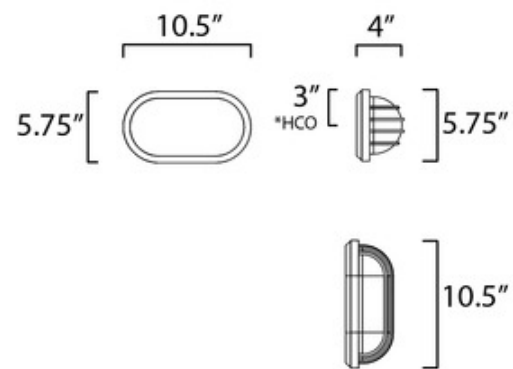

BRAND

Maxim Lighting

DESCRIPTION

The Bulwark Rectangular Outdoor Wall Sconce is a durable solution to outdoor lighting. The classic bulkhead style is composed of high-impact polycarbonate and non-corrosive powder coated aluminum, making the Bulwark perfect for coastal areas. Available in both integrated LED and E26 socket configurations. Finished in Black or White. ADA compliant. Wet location rated. UL listed.

Shown in: White

SHADE COLOR	N/A
BODY FINISH	White
WATTAGE	60W
DIMMER	Standard 120V
DIMENSIONS	11"W x 6"H x 4"D
BULB NOT INCLUDED	
LAMP	1 x A19/Medium (E26)/60W/120V Incandescent

SPEC #

MAX912598

*height from center of outlet to the top of the fixture