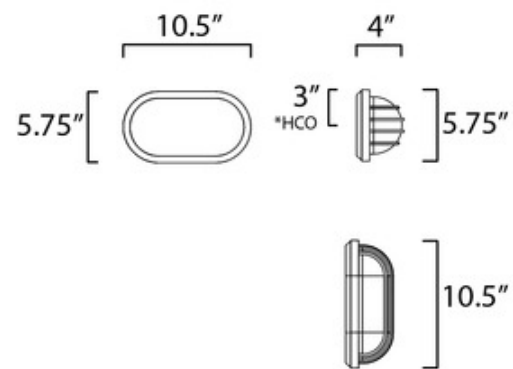

**BRAND**

Maxim Lighting

**DESCRIPTION**

The Bulwark Rectangular Outdoor Wall Sconce is a durable solution to outdoor lighting. The classic bulkhead style is composed of high-impact polycarbonate and non-corrosive powder coated aluminum, making the Bulwark perfect for coastal areas. Available in both integrated LED and E26 socket configurations. Finished in Black or White. ADA compliant. Wet location rated. UL listed.

*Shown in: White*

<b>SHADE COLOR</b>	N/A
<b>BODY FINISH</b>	White
<b>WATTAGE</b>	60W
<b>DIMMER</b>	Standard 120V
<b>DIMENSIONS</b>	11"W x 6"H x 4"D
<b>BULB NOT INCLUDED</b>	
<b>LAMP</b>	1 x A19/Medium (E26)/60W/120V Incandescent

\*height from center of outlet to the top of the fixture

**SPEC #**

MAX912598

COMPANY

PROJECT

FIXTURE TYPE

APPROVED BY

DATE