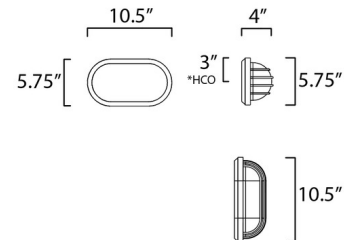

Shown in white

\*height from center of outlet to the top of the fixture

### Specifications

COLOR	N/A
BODY FINISH	White
WATTAGE	60W
DIMMER	Standard 120V
DIMENSIONS	11"W x 6"H x 4"D
BULB NOT INCLUDED	1 x A19/Medium (E26)/60W/120V Incandescent

CLICK TO VIEW PRODUCT

Notes: