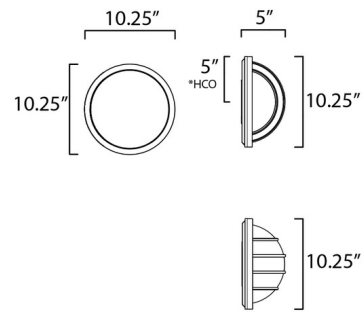

Specifications

COLOR	N/A
BODY FINISH	White
WATTAGE	60W
DIMMER	Standard 120V
DIMENSIONS	10"W x 10"H x 5"D
BULB NOT INCLUDED	1 x A19/Medium (E26)/60W/120V Incandescent

CLICK TO VIEW PRODUCT

Notes: