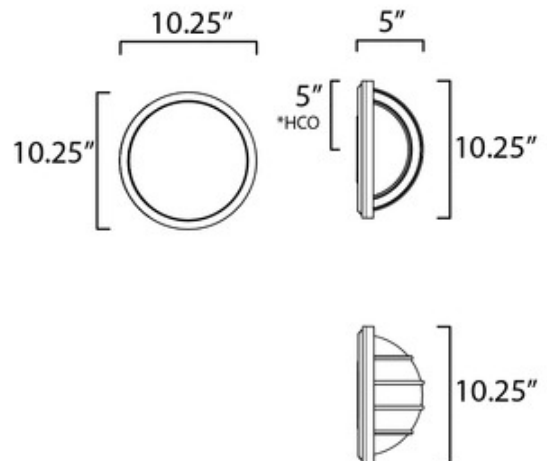

BRAND

Maxim Lighting

DESCRIPTION

The Bulwark Circle Outdoor Wall Sconce is a durable solution to outdoor lighting. The classic bulkhead style is composed of high-impact polycarbonate and non-corrosive powder coated aluminum, making the Bulwark perfect for coastal areas. Available in both integrated LED and E26 socket configurations. Finished in Black or White. Wet location rated. UL listed.

Shown in: White

SHADE COLOR	N/A
BODY FINISH	White
WATTAGE	60W
DIMMER	Standard 120V
DIMENSIONS	10"W x 10"H x 5"D
BULB NOT INCLUDED	
LAMP	1 x A19/Medium (E26)/60W/120V Incandescent

SPEC # MAX912602

*height from center of outlet to the top of the fixture