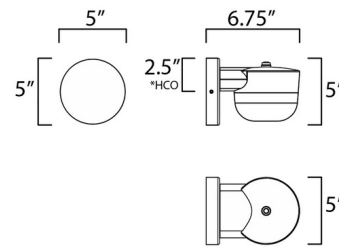

Lightology

lightology.com
866-954-4489
05-16-26

Project: _____
Company: _____
Location: _____ Fixture Type: _____
SPEC #: **MAX912606**
Approved On: _____ Approved By: _____

Michelle Wall Sconce with Photocell By Maxim Lighting

Description

The Michelle Wall Sconce with Photocell is a eco-friendly solution to outdoor lighting. The high impact, Black Polycarbonate frame makes the Michelle ideal for outdoor applications. Place this sconce in area that is not shaded and exposed to full daylight for the best results.

Shown in black / white

Specifications

COLOR	White
BODY FINISH	Black
WATTAGE	8W
DIMMER	Low Voltage Electronic
DIMENSIONS	5"W x 5"H x 7"D
INTEGRATED LED MODULE	1 x LED/8W/120V LED

Technical Information

COLOR RENDERING	80 CRI
LAMP COLOR	3000K
LUMENS/WATT	100.00
LUMINOUS FLUX	800 lumens

CLICK TO VIEW PRODUCT

Notes: